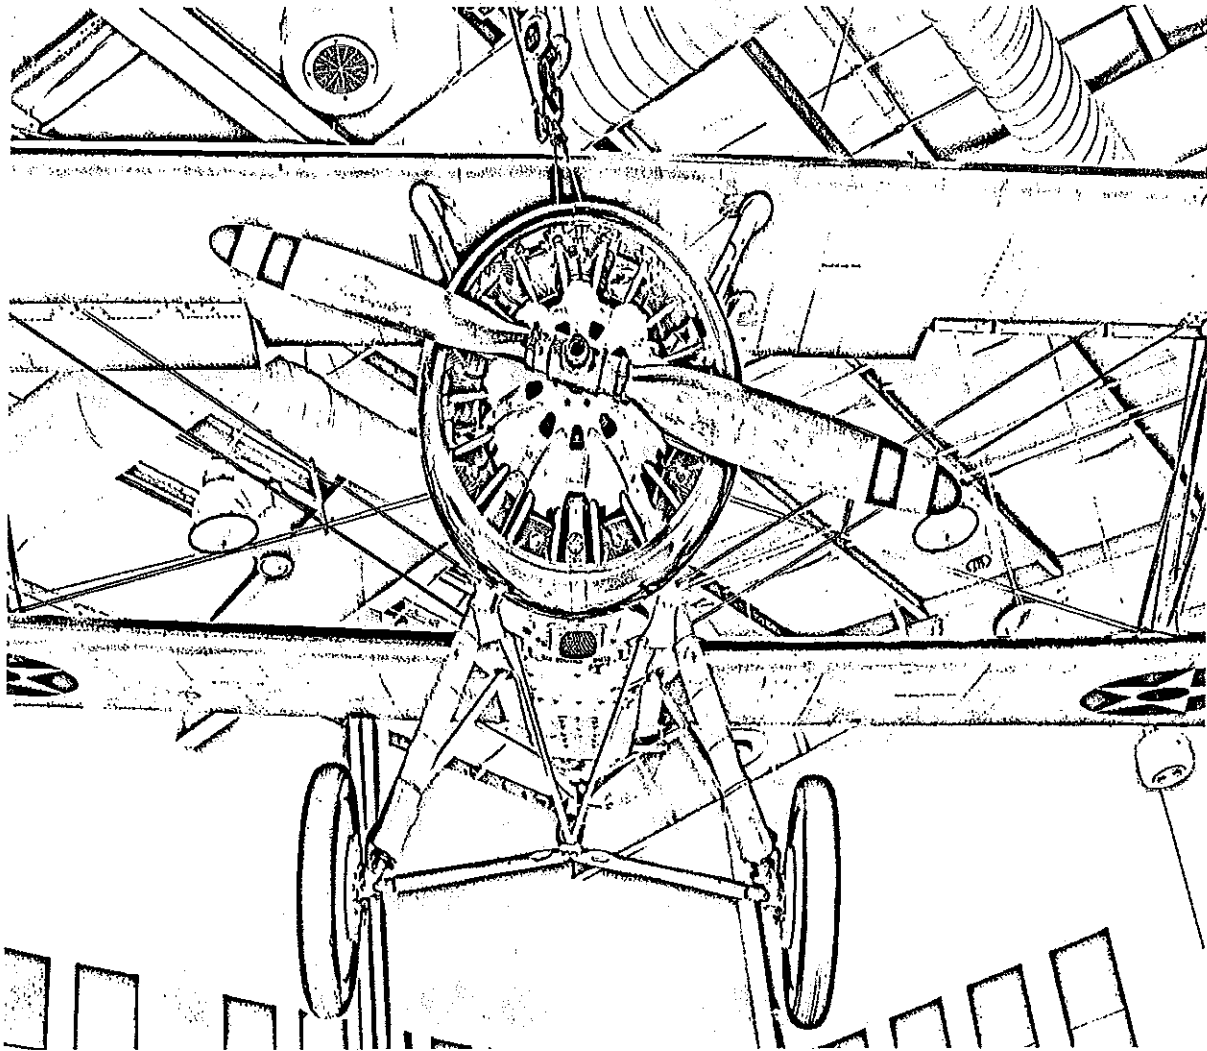

E A S T E R N C A R O L I N A
A V I A T I O N H E R I T A G E
F O U N D A T I O N

AV-8B Harrier

HH-46E Pedro

**This F4B-3 “Wooden-Winged, Biplane”
is one of the last of its kind. It’s max
speed was 188 mph, doesn’t that blow
your mind!**